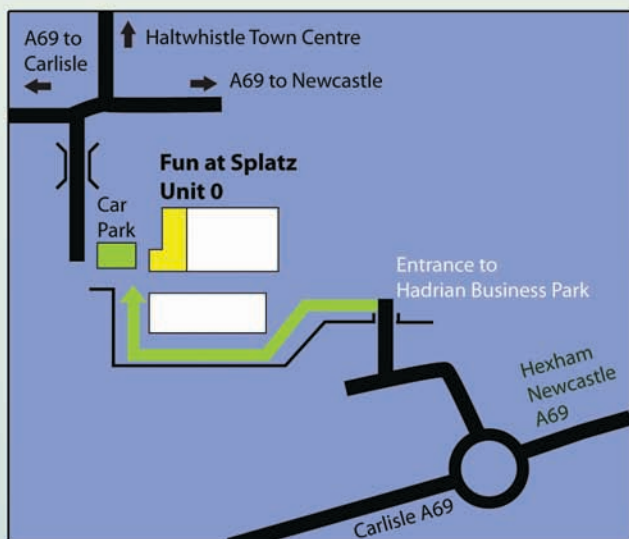

fun for all
the family